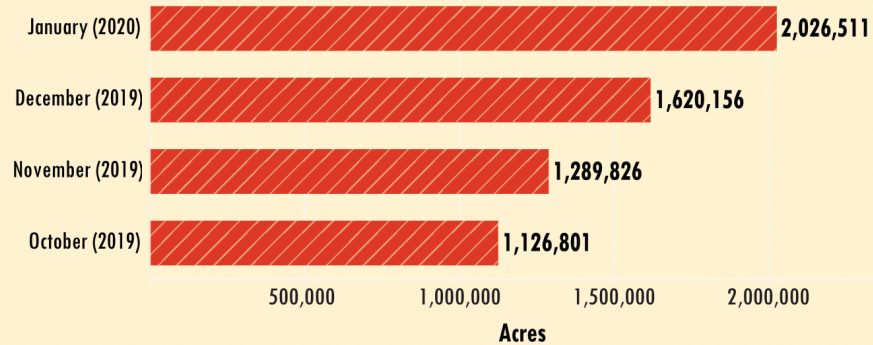

AUSTRALIA BUSHFIRES

BY THE

NUMBERS

AMOUNT OF LAND BURNED

AUSTRALIA BUSHFIRES VS MAJOR FIRES

AUSTRALIA BUSHFIRES SPREAD (DECEMBER 2019)

Areas marked in red are areas where the bushfires were expected to spread due to dryness, recent fire history, and local firefighting resources.