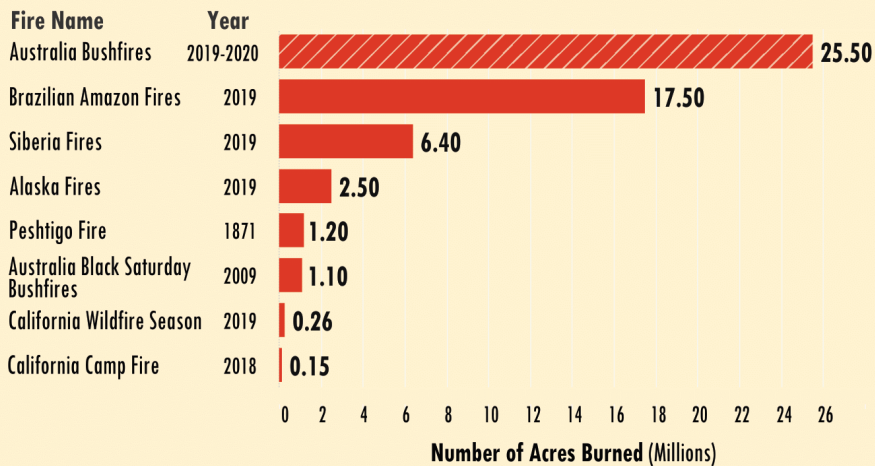

AUSTRALIA BUSHFIRES

BY THE

NUMBERS

AMOUNT OF LAND BURNED

AUSTRALIA BUSHFIRES VS MAJOR FIRES

AUSTRALIA BUSHFIRES SPREAD (DECEMBER 2019)

Areas marked in red are areas where the bushfires were expected to spread due to dryness, recent fire history, and local firefighting resources.

KOALA POPULATION

1 in every 3
koalas have been wiped out

AUSTRALIA BUSHFIRE OUTCOMES