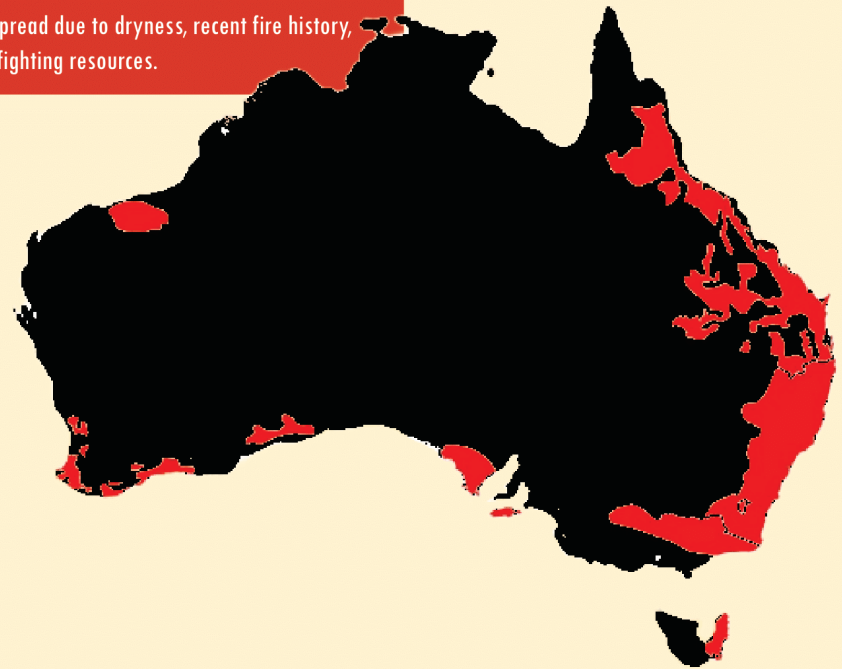

AUSTRALIA BUSHFIRES

BY THE

NUMBERS

AMOUNT OF LAND BURNED

AUSTRALIA BUSHFIRES VS MAJOR FIRES

AUSTRALIA BUSHFIRES SPREAD (DECEMBER 2019)

Areas marked in red are areas where the bushfires were expected to spread due to dryness, recent fire history, and local firefighting resources.

KOALA POPULATION

1 in every 3
koalas have been wiped out

AUSTRALIA BUSHFIRE OUTCOMES